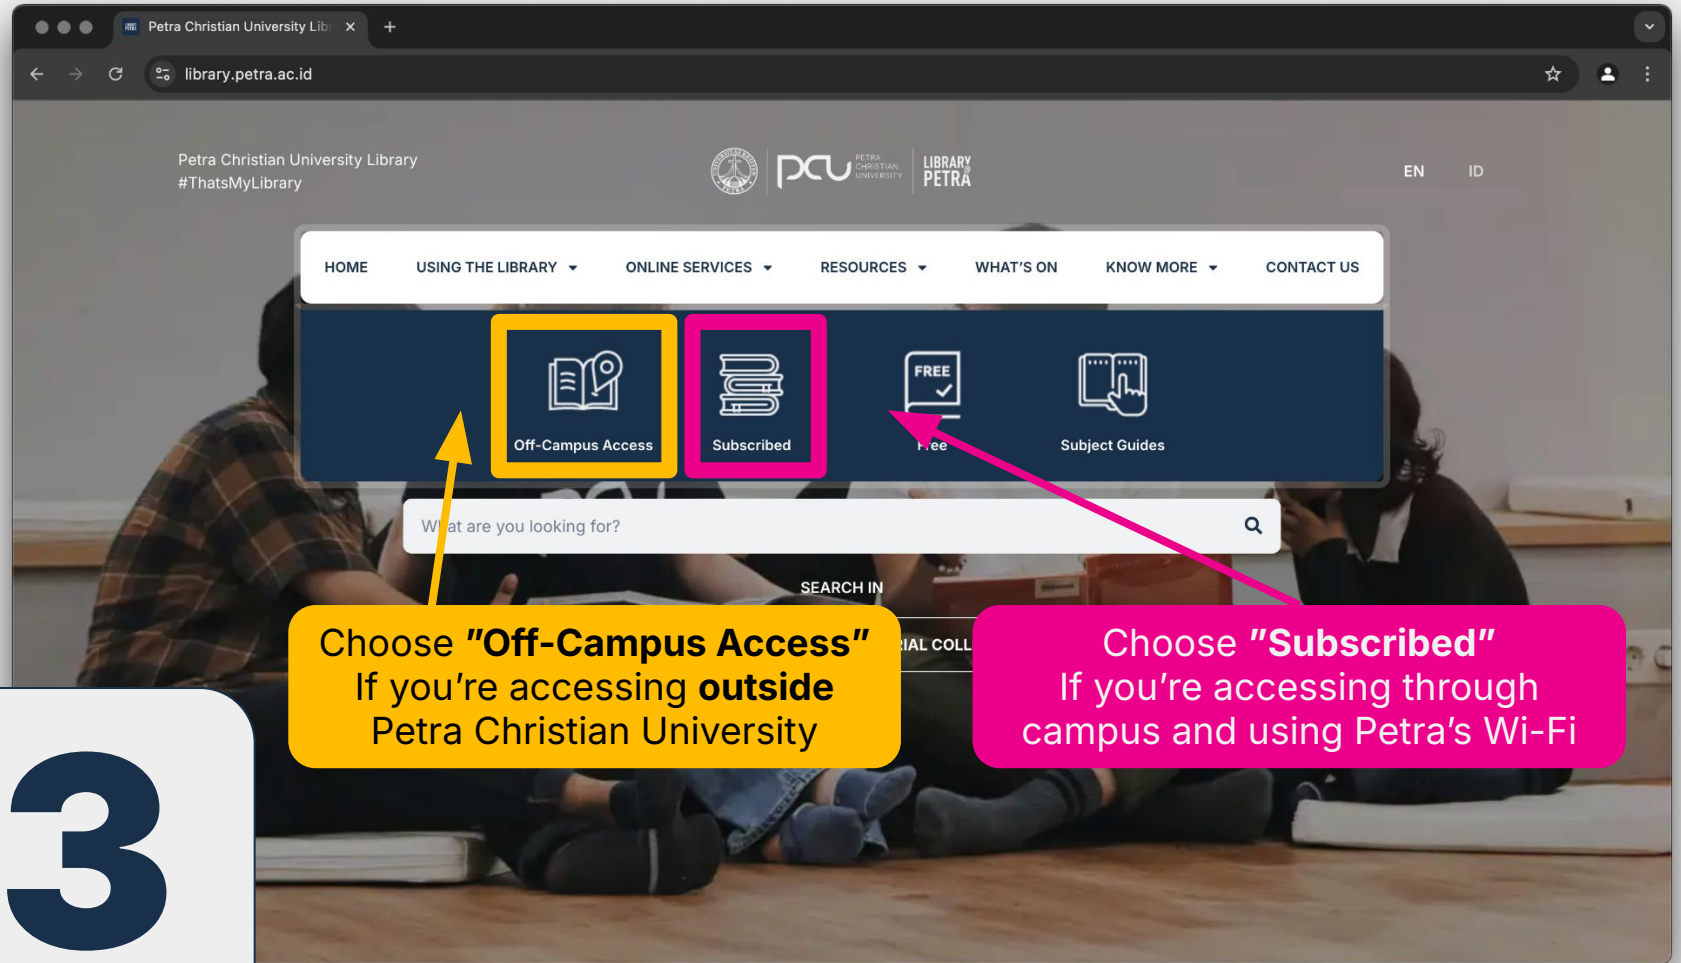

HOW TO ACCESS

LIBRARY RESOURCES

Open Your Browser

Go to URL: **library.petra.ac.id**

1

2

Choose **"Off-Campus Access"**
If you're accessing **outside**
Petra Christian University

Choose **"Subscribed"**
If you're accessing through
campus and using Petra's Wi-Fi

3

If you are accessing through campus and using Petra's Wi-Fi

Click the resources
you want to access

Resources | Petra Christian U

library.petra.ac.id/resources/#subs

Petra Christian University Library
#ThatsMyLibrary

Login with Email and
password Petra

4^B

If you are accessing OUTSIDE Petra Christian University

Click the resources
you want to access

The screenshot shows a web browser window with the URL `login.ezproxy.dewey.petra.ac.id:2443/menu`. The page title is "Gate to PCU Library's Databases/Journals" and it includes the subtitle "List of databases/journals vendor you may browse from outside Petranet:". A yellow rectangular box highlights a grid of database vendor logos and names. The vendors listed are:

Some credible resources that can be accessed for free.

Guides for each subject of study about subscribed databases, national accredited journals, and International journals.

6

**LIBRARY
@
PETRA**

THANK YOU