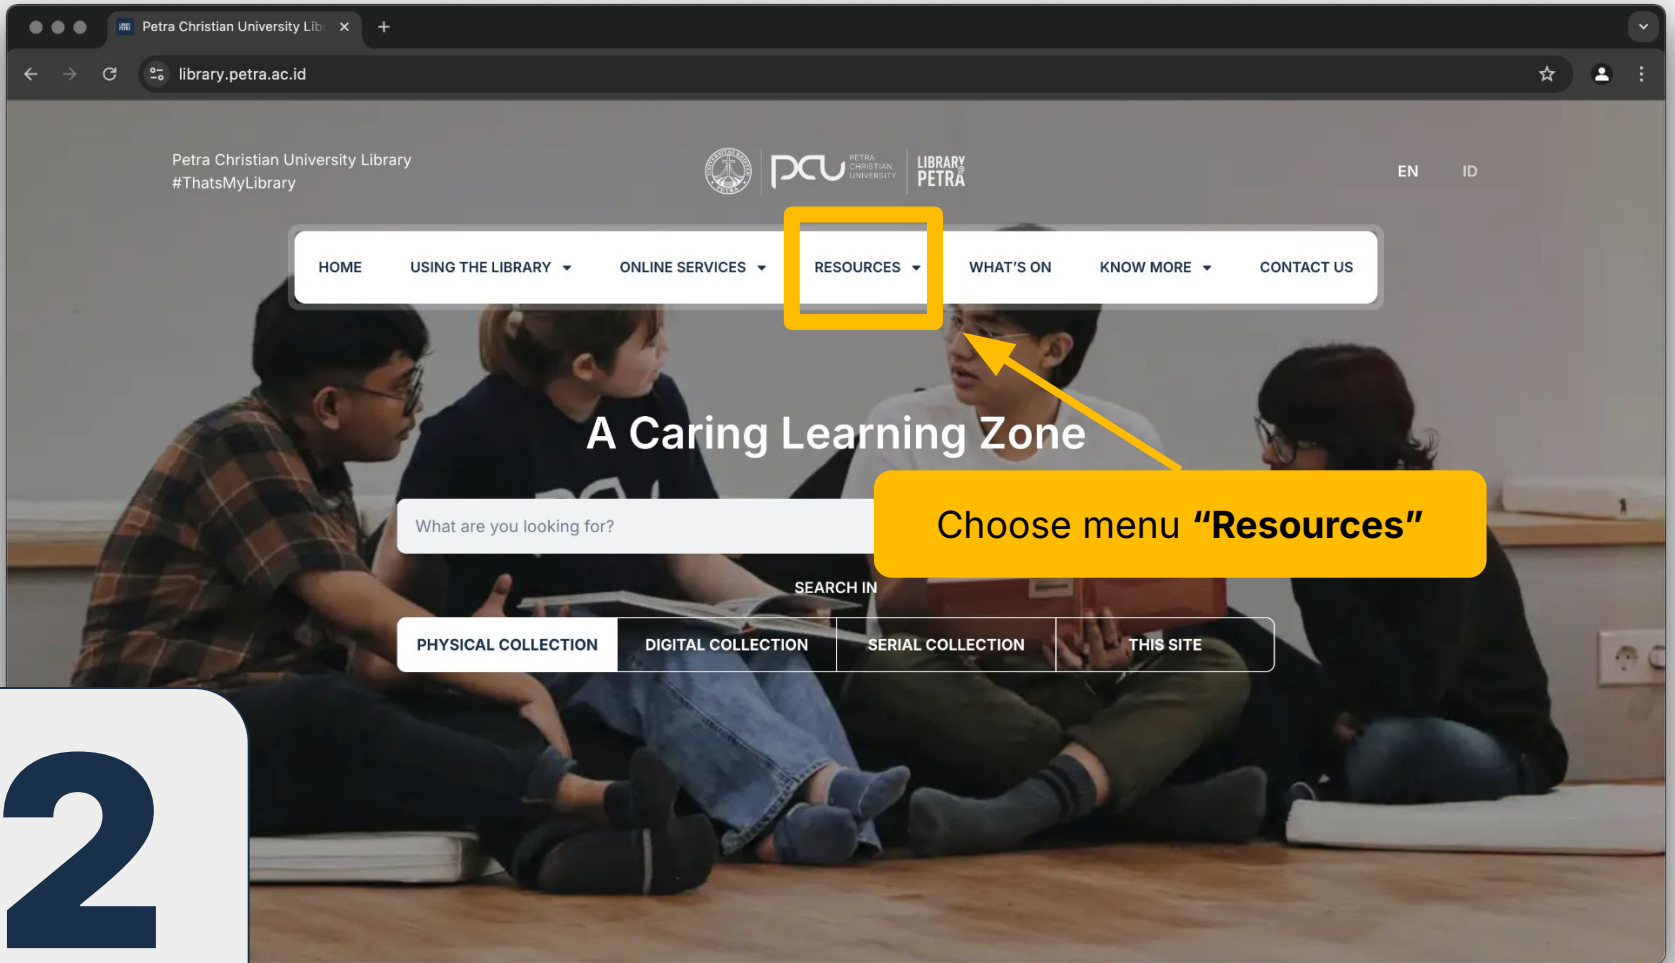

HOW TO ACCESS

LIBRARY RESOURCES

Open Your Browser

Go to URL: **library.petra.ac.id**

1

2

Choose **"Off-Campus Access"**
If you're accessing **outside**
Petra Christian University

Choose **"Subscribed"**
If you're accessing through
campus and using Petra's Wi-Fi