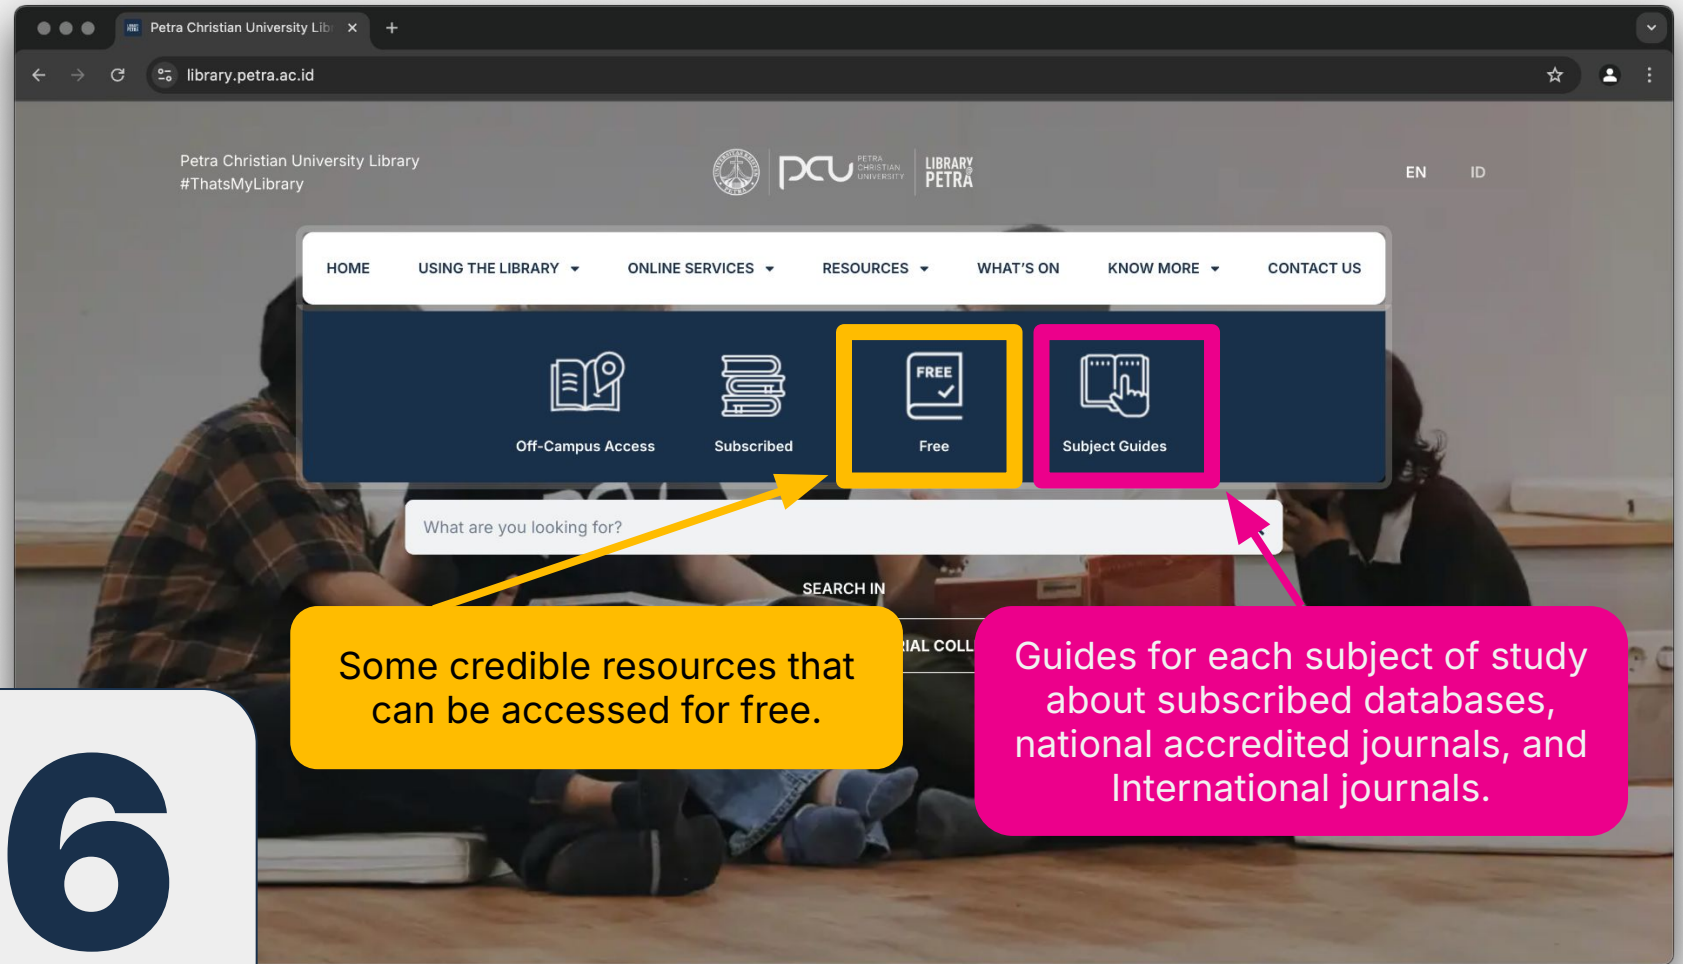

Login with Email and
password Petra

4^B

If you are accessing OUTSIDE Petra Christian University

Click the resources
you want to access

The screenshot shows a web browser window with the URL `login.ezproxy.dewey.petra.ac.id:2443/menu`. The page title is "Gate to PCU Library's Databases/Journals" and it includes the subtitle "List of databases/journals vendor you may browse from outside Petranet:". A yellow rectangular box highlights a grid of database vendor logos and names. The vendors listed are:

You can access the journal databases if the landing page displays the authenticator message: **"Petra Christian University"**

NOTE: Every database shows a different authenticator message, but you can access it as long as the university name is present.