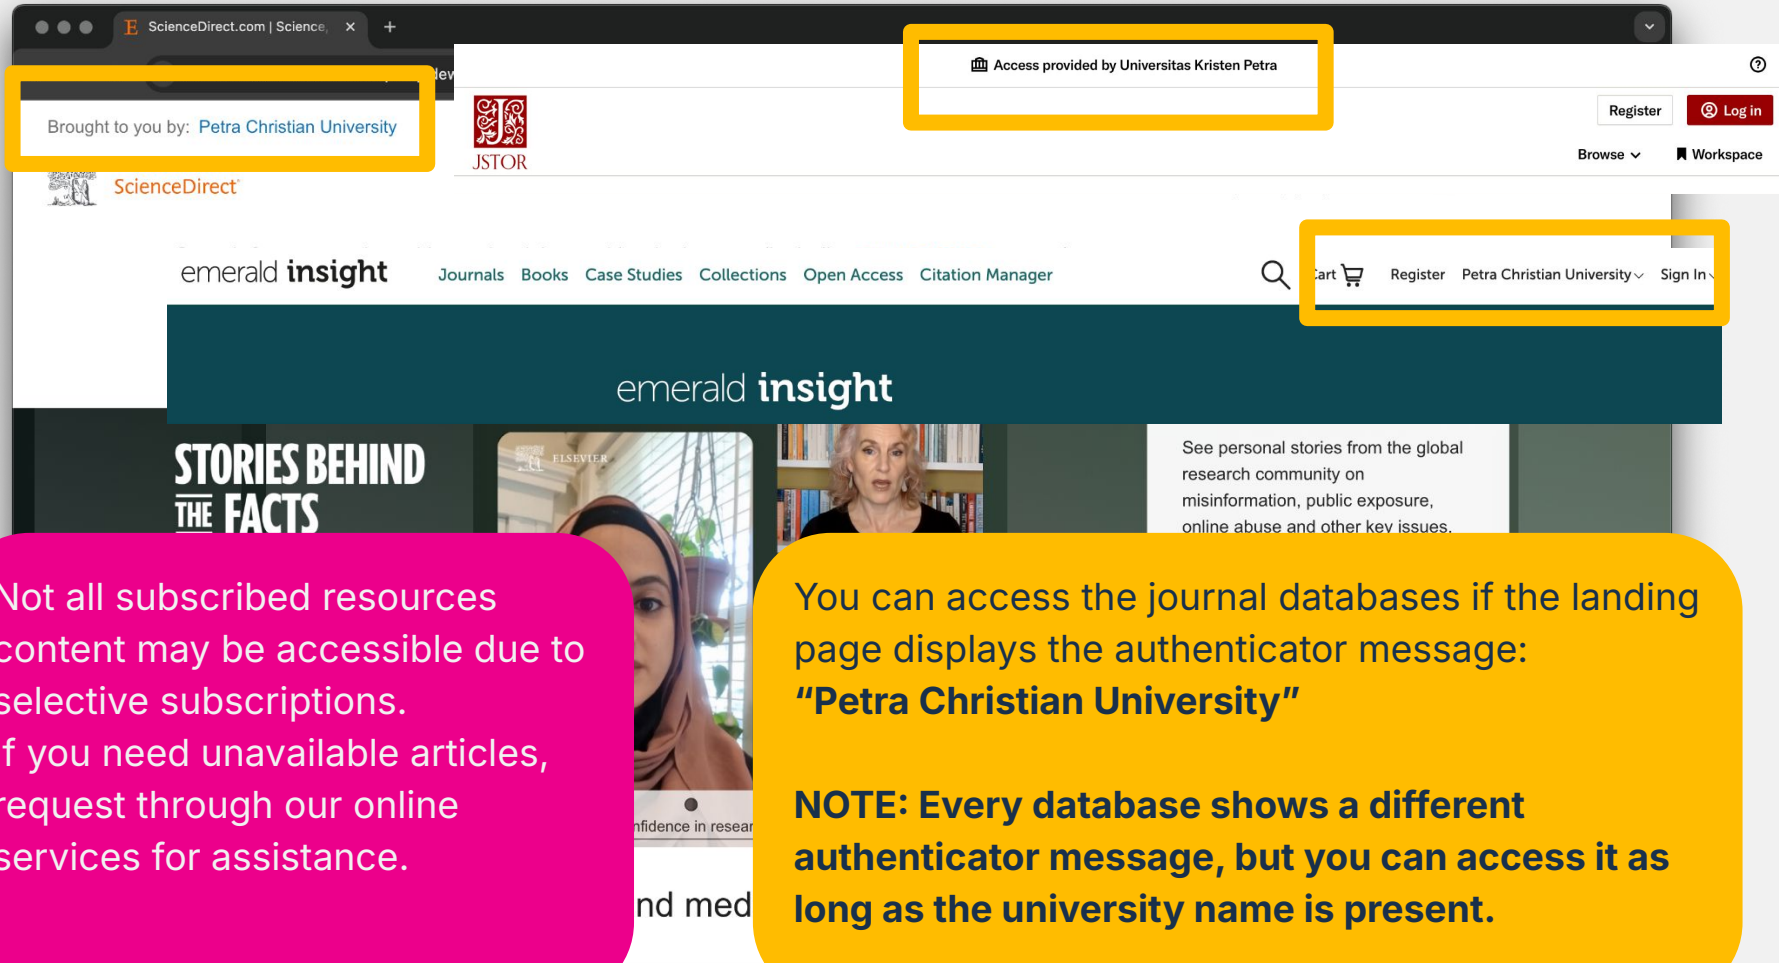

Brought to you by: [Petra Christian University](#)

Access provided by Universitas Kristen Petra

Register

Log in

Browse

Workspace

emerald insight

Journals Books Case Studies Collections Open Access Citation Manager

Register

Petra Christian University

Sign In

emerald insight

STORIES BEHIND
THE FACTS

See personal stories from the global research community on misinformation, public exposure, online abuse and other key issues.

Not all subscribed resources content may be accessible due to selective subscriptions. If you need unavailable articles, request through our online services for assistance.

You can access the journal databases if the landing page displays the authenticator message: **"Petra Christian University"**

NOTE: Every database shows a different authenticator message, but you can access it as long as the university name is present.