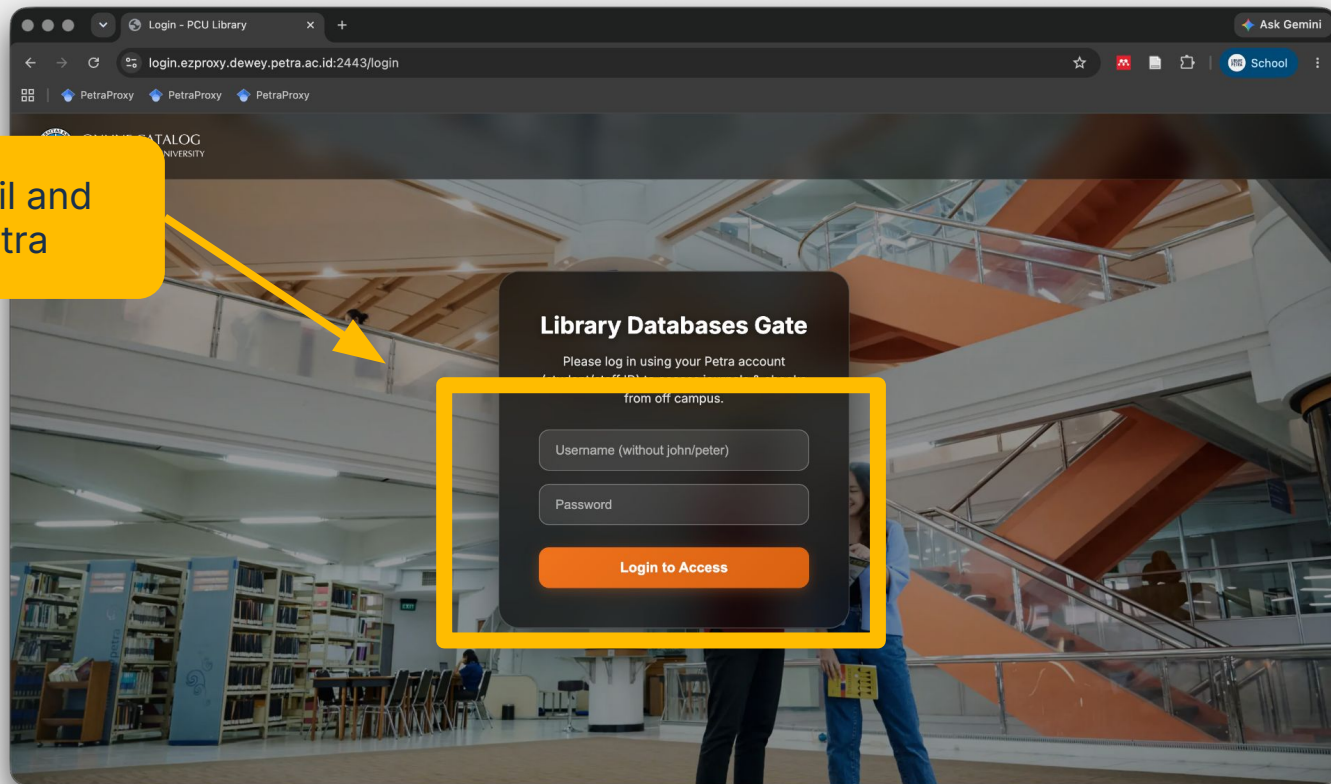

HOW TO ACCESS

LIBRARY RESOURCES

Open Your Browser

Go to URL: **library.petra.ac.id**

1

2

Choose **"Off-Campus Access"**
If you're accessing **outside**
Petra Christian University

Choose **"Subscribed"**
If you're accessing through
campus and using Petra's Wi-Fi

3

If you are accessing through campus and using Petra's Wi-Fi

Click the resources
you want to access

Resources | Petra Christian U

library.petra.ac.id/resources/#subs

Petra Christian University Library
#ThatsMyLibrary

Login with Email and
password Petra

4^B

If you are accessing OUTSIDE Petra Christian University

Click the resources
you want to access

The screenshot shows a web browser window with the URL `login.ezproxy.dewey.petra.ac.id:2443/menu`. The page title is "Gate to PCU Library's Databases/Journals" and it includes the subtitle "List of databases/journals vendor you may browse from outside Petranet:". A yellow rectangular box highlights a grid of database vendor logos and names. The vendors listed are: